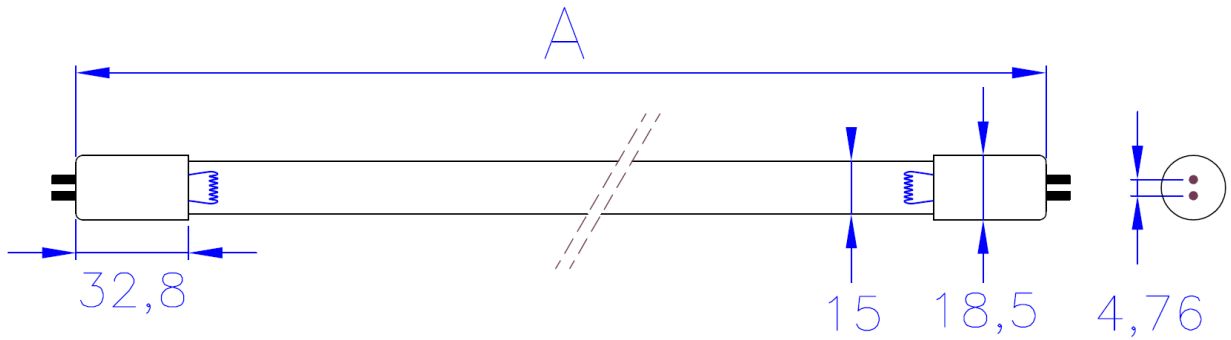

CHS-120WH-Oz

Physical Data

Lamps type	High Output
Dimensions	
Base face to base face length (A)	1175 mm
Diameter	15,7 mm (T5)
Base	G5 (mini bipin)
Electrical data	
Lamp Wattage	120 W